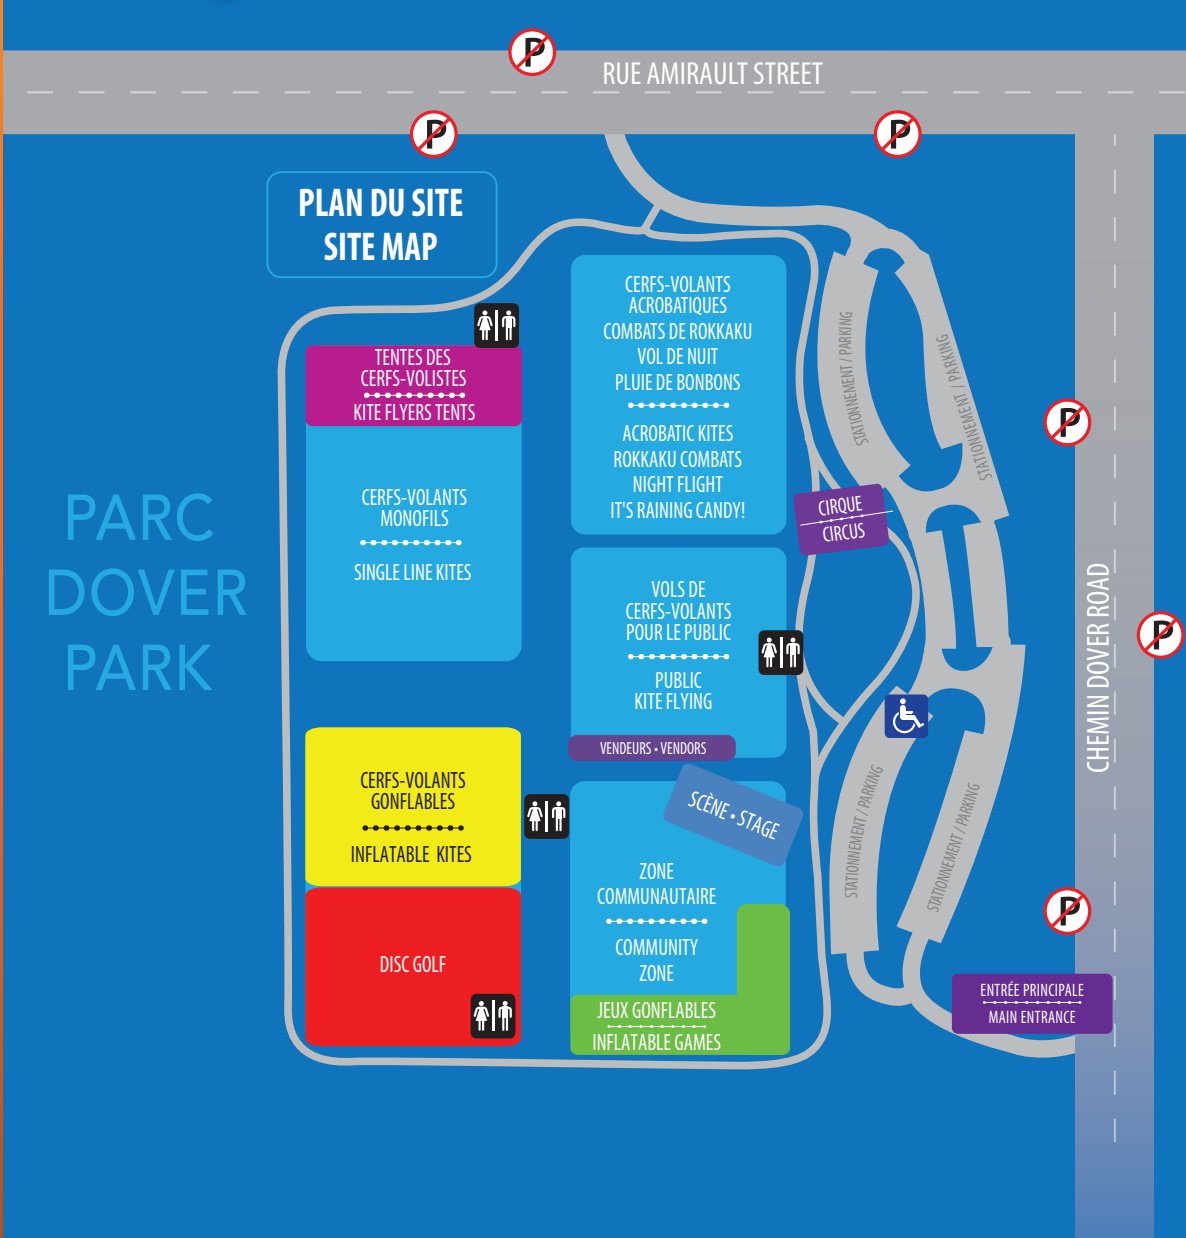

imagination AIR festival

PRINCIPAL **OR • GOLD** **ARGENT • SILVER** **BRONZE**

**MERCI À NOS COMMANDITAIRES
THANK YOU TO OUR SPONSORS**